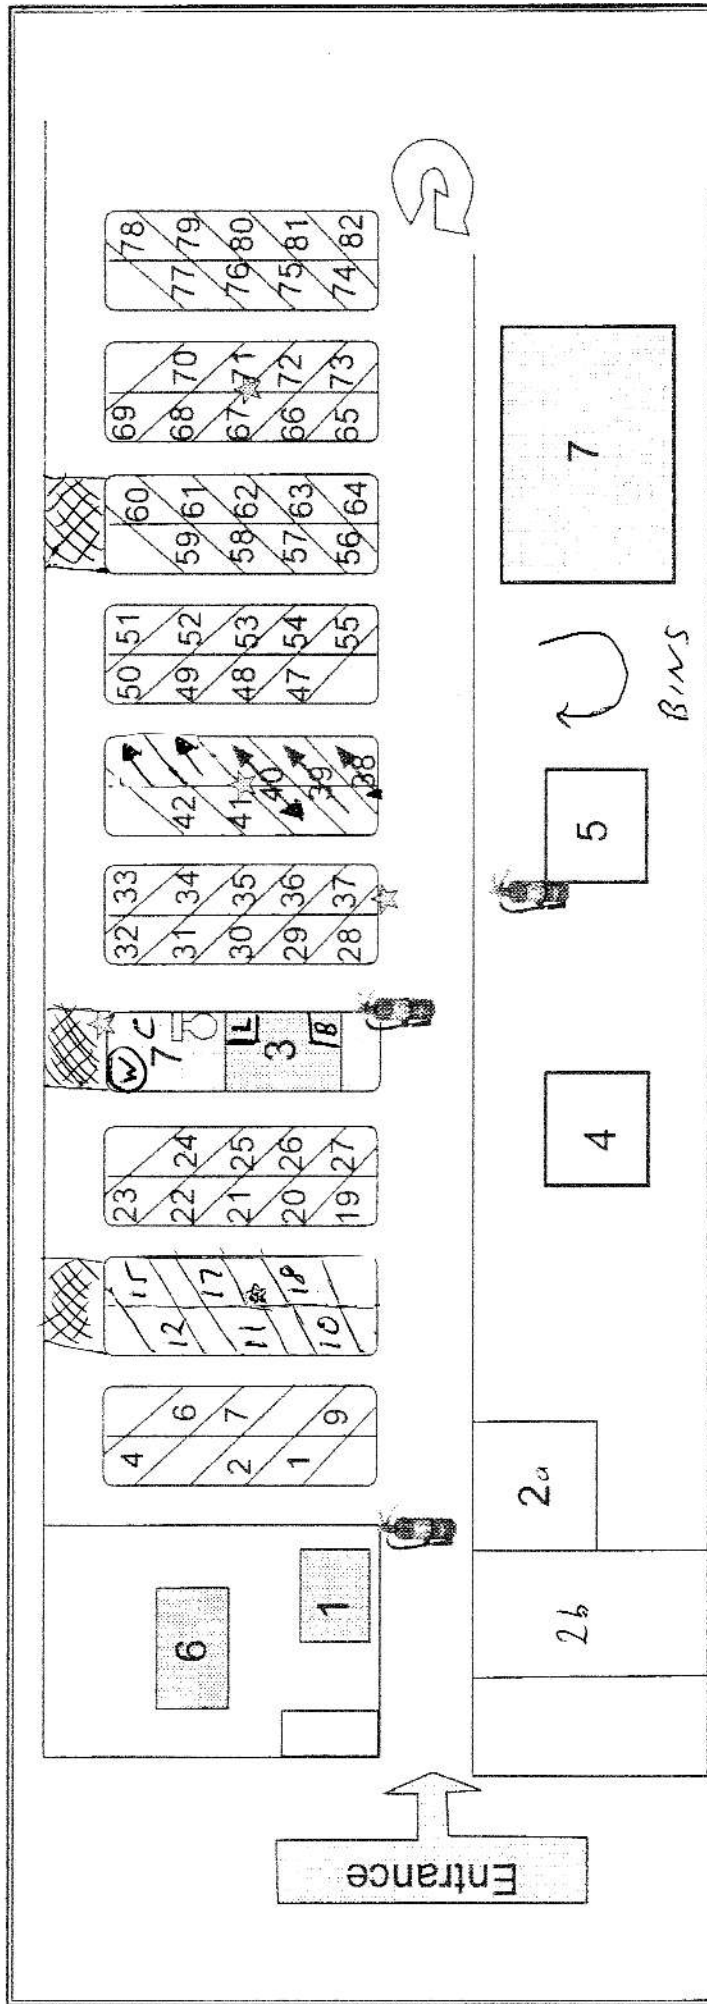

# COWRA HOLIDAY PARK

Cowra 4km Mid Western Highway (Sydney Road) Bathurst 115km

1. Office	Fire Extinguisher	<b>HANDY PHONE NUMBERS</b>
2. Visitors Car Park	Fire Hose	Cowra visitor Information Centre 6342 4333
3. Amenities/Laundry	Drive Thru Sites	Ambulance 000
4. Swimming Pool	Toilet Dump	Police 6342 1266
5. BBQ Area	B. Benches	A/H 6341 5499
6. <del>Managers</del> Residence	C. Closets	Taxi 6341 1800
7. U/P Camping		Medical Centre 6341 1400
8. Powered Camping		Cowra Veterinary Centre 6341 3113
W. Water Tank		Park Office 6342 2666
L. Laundry		After Hours 0490 846007